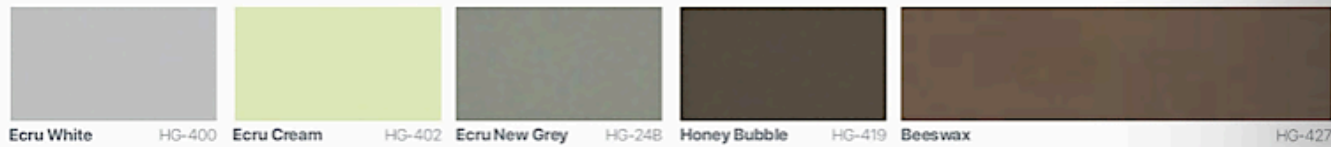

High Gloss

PR-YZ-1

Panels