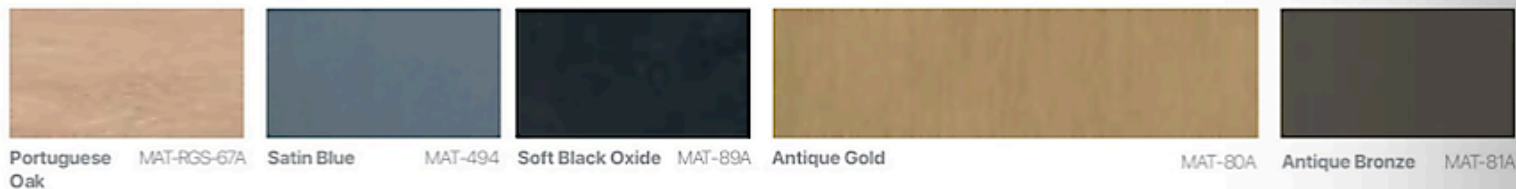

High Gloss

PR-YZ-1

Panels

PROOWOOD

— ORMAN ÜRÜNLERİ —
FOR EXPORT - IMPORT

Matt

PR-YZ-1

Panel