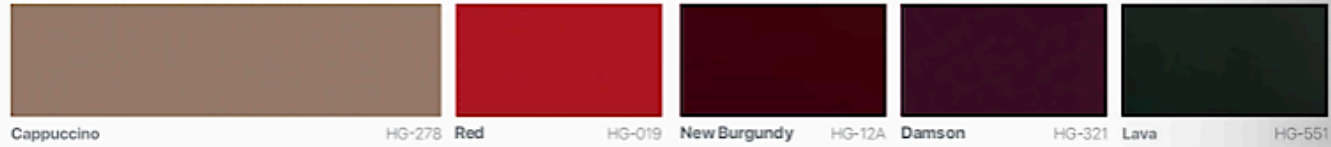

High Gloss

PR-YZ-1

Panels