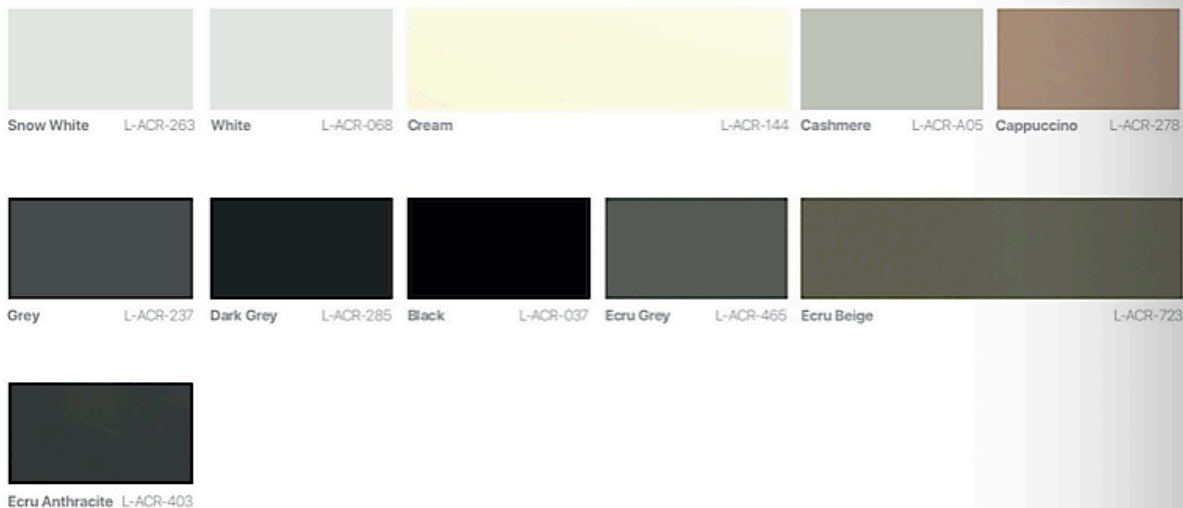

Lux Acrylic

PR-YZ-1

Panel