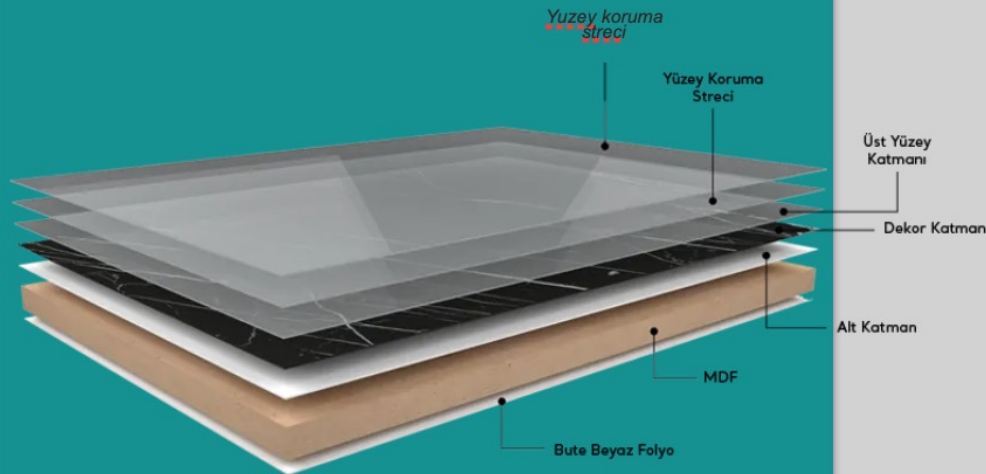

Panels

The raw material is MDF
Nano technology and PVC
facing.
Size (1200X2800X18-08 mm)

resistant to water and UV
Resistant
Environmentally Friendly
Superior Surface Quality

cleaning products
Usage area kitchen and
bathroom

High Gloss

PR-YZ-1

Panels

PROOWOOD

— ORMAN ÜRÜNLERİ —
FOR EXPORT - IMPORT

Matt

PR-YZ-1

Panel