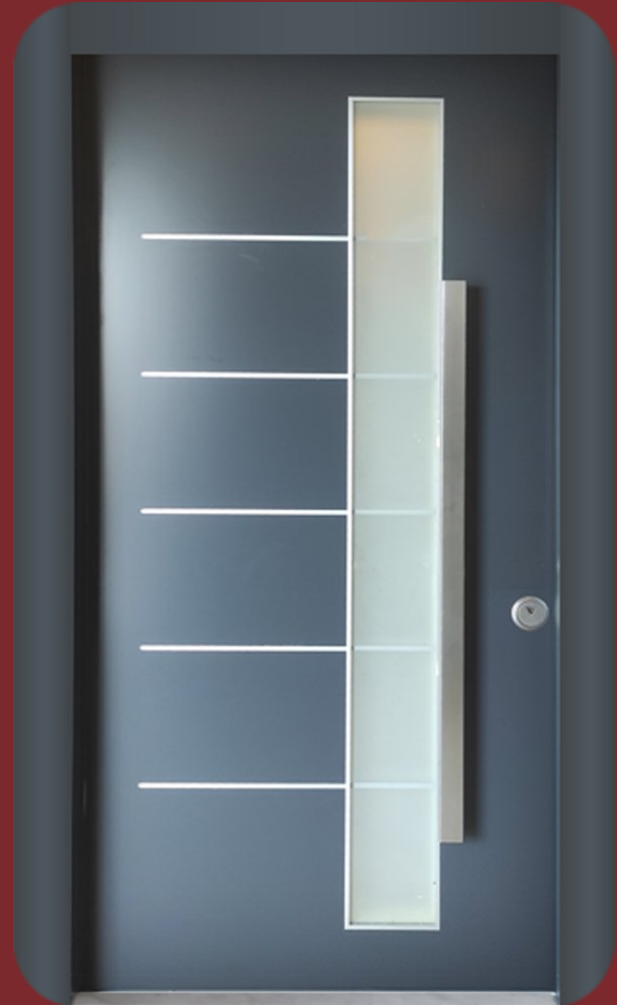

PROOWOOD
ORMAN ÜRÜNLERİ
FOR EXPORT - IMPORT

PA101

PW101

THERMOMAX