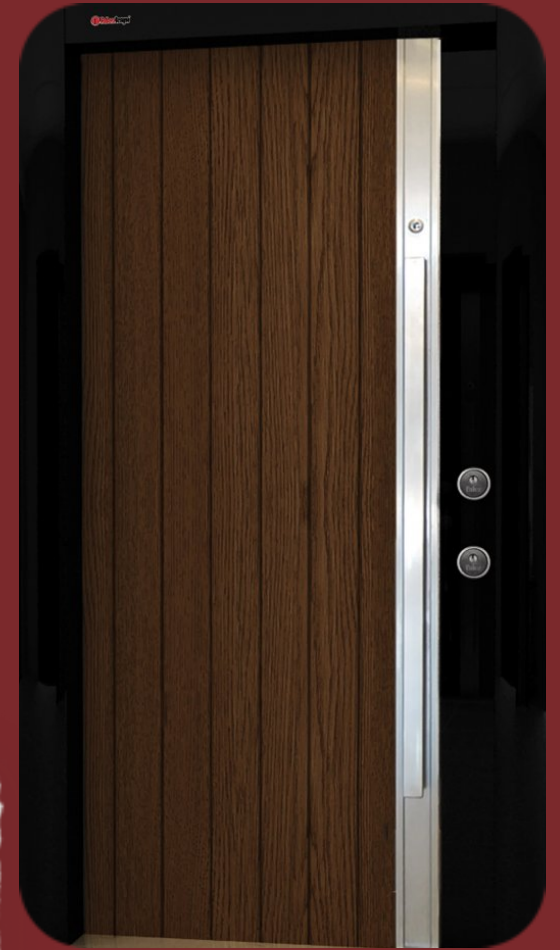

DOOR FRAME

- It is made from 2 mm galvanized steel
- Frame can be adjusted to 18 cm - 24 cm wall thickness
  - Over 24 cm holds special manufacturing
    - Electrostatic powder paint
- Inside frame has decorative eloxal aluminum profile

OPTIONAL

- Wooden or aluminum frame coating can be done optional

WDN100

WDN101

WOODEN