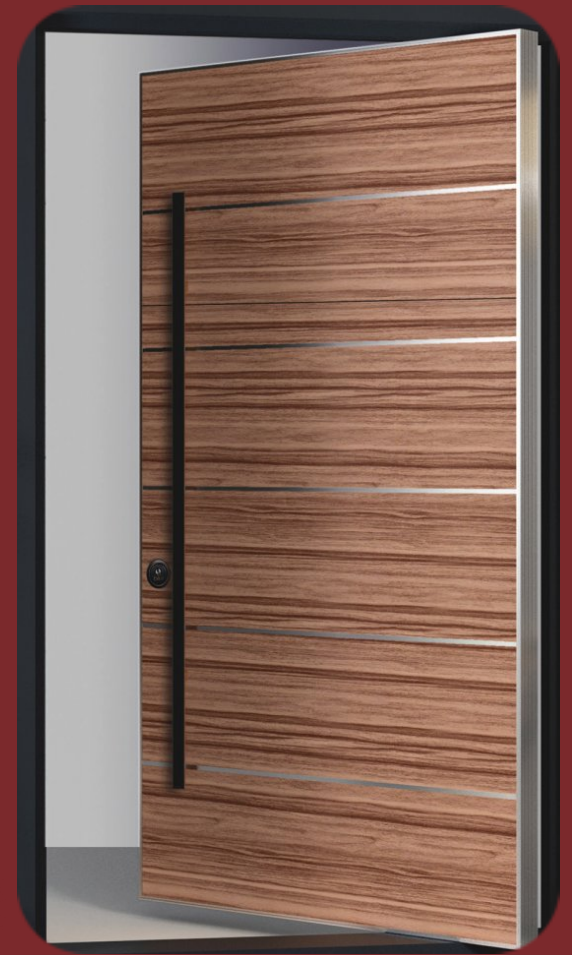

Pi104

Pi101