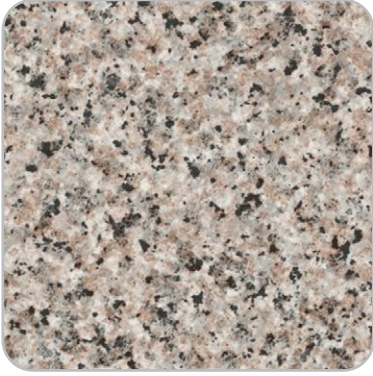

Alüminyum Profilli Düz Tezgah

R3 Tezgah

SURFACE

Stone
Ceramic
Lapice
Silk
High Gloss
Structure

DIMENTIONS

28-30-38x600x4100 MM
(CHIPBOARD , MDF , GREEN
CHIPBOARD - MR)

PROOWOOD
— ORMAN ÜRÜNLERİ —
FOR EXPORT - IMPORT

STONES

PARLAK TEZGAH DEKORLARI - TAŞ DEKOR & DESENLER

5018 P

Augusta Granite

5024 P

Esperance Beach Marble

5028 P

Elk Creek Corean

5029 P

Moose Creek Corean

5038 P

Beige Carrara Marble

5041 P

Invermere Granite

5044 P

Colmar Marble