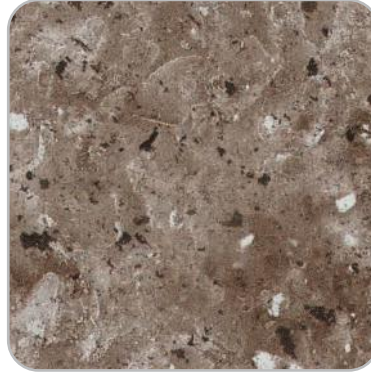

5018 B
Augusta Granite

5024 B
Esperance Beach Marble

5028 B
Elk Creek Corean

5029 B
Moose Creek Corean

5038 B
Beige Carrara Marble

5041 B
Invermere Granite

5044 B
Colmar Marble

5051 B
Arosa Granite

5054 B
Alesund Marble 1

5055 B
Gray Carrara Marble

5057 B
Portmeirion Marble

5068 B
Glenfinnan Corean 1

STONES

QUARTZ | BUTE TEZGAH DEKORLARI - TAŞ DEKOR & DESENLER

5069 B
Glenfinnan Corean 2

5071 B
Tuscany Granite