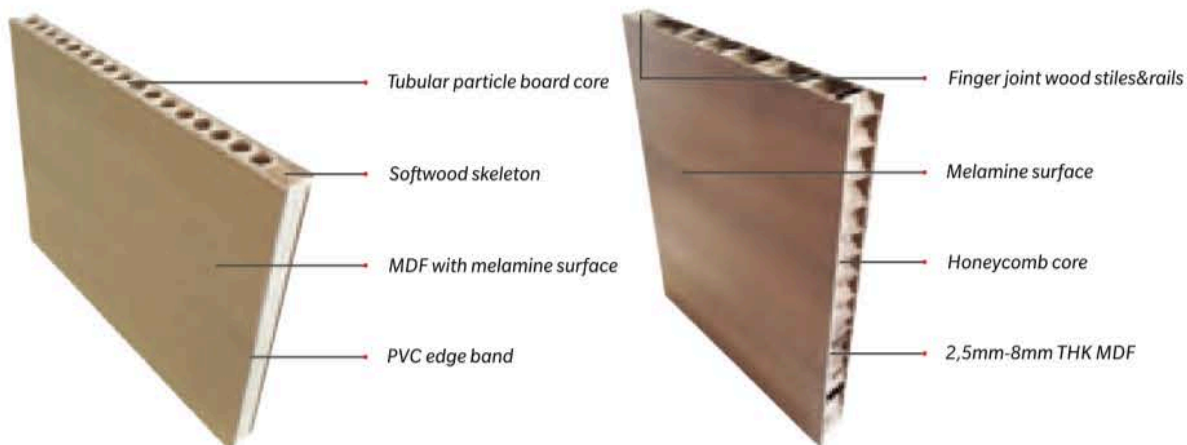

INTERIOR FLUSH DOOR WITH TUBULAR BOARD CORE

INTERIOR DOOR COMPOSITE SECTION