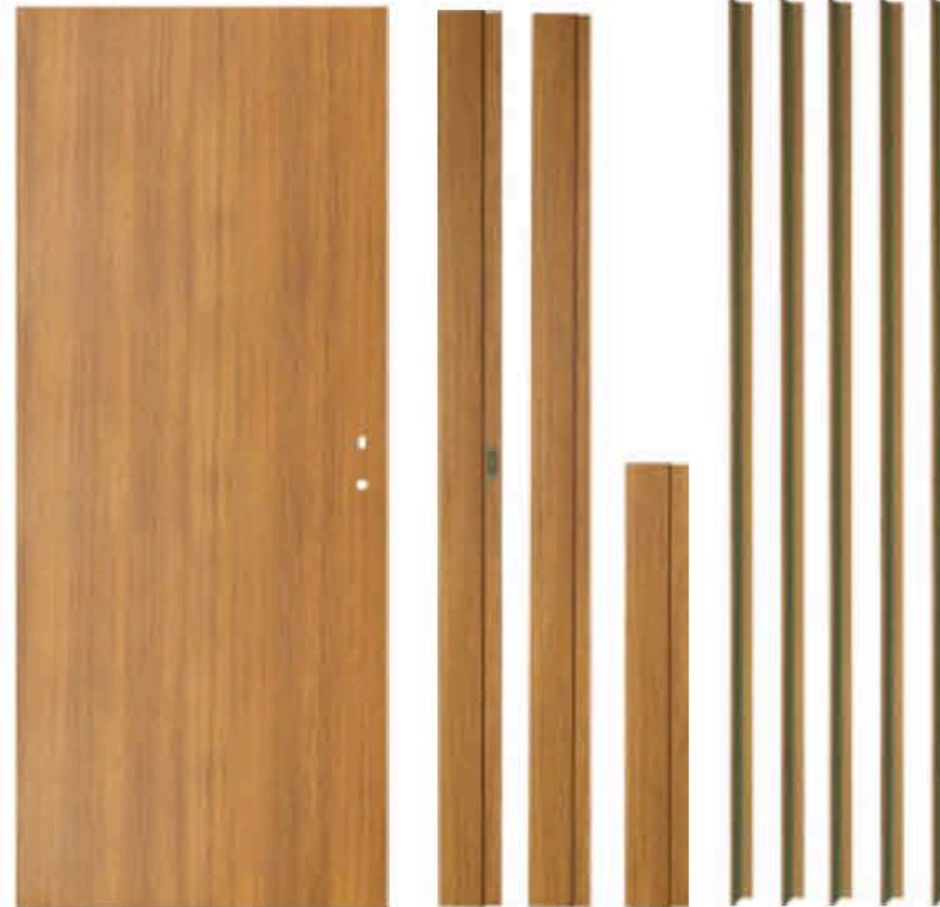

Kasa

Pervaz

Paket İçeriği / Package Contents

Kanat