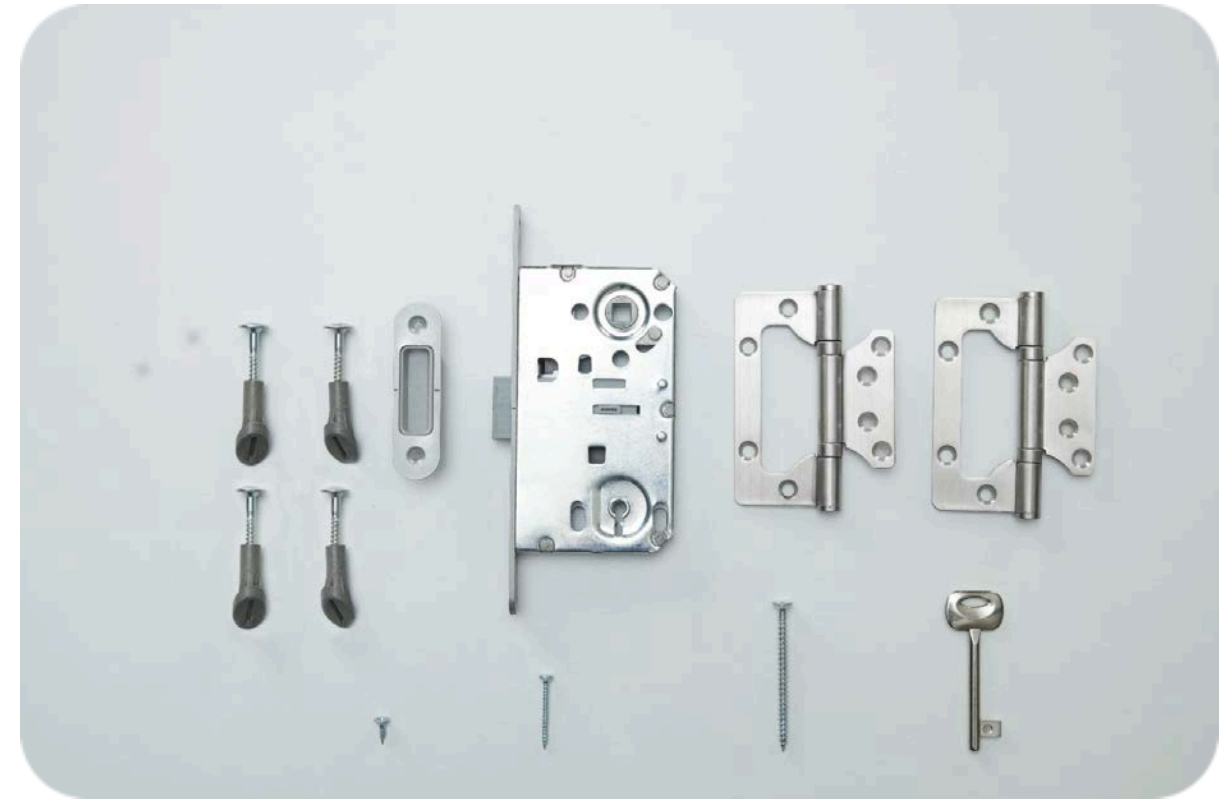

## INTERIOR FLUSH DOOR WITH TUBULAR BOARD CORE

## ACCESSORIES

- Magnetic lock and backing
- 2 non-directional hinges (butterfly)
  - Hinge screws
  - Lock, backing screws
- 4 items 5x70 mm screws for 90° connection
- 4 items dowel screws for 45° connection
- Slider for narrow leaf