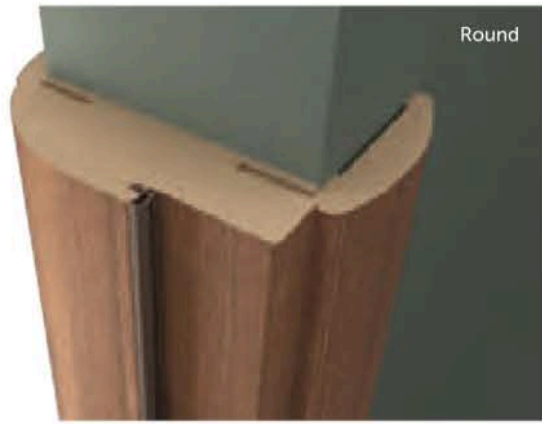

Mdf Frame

Lock Slot and Plate