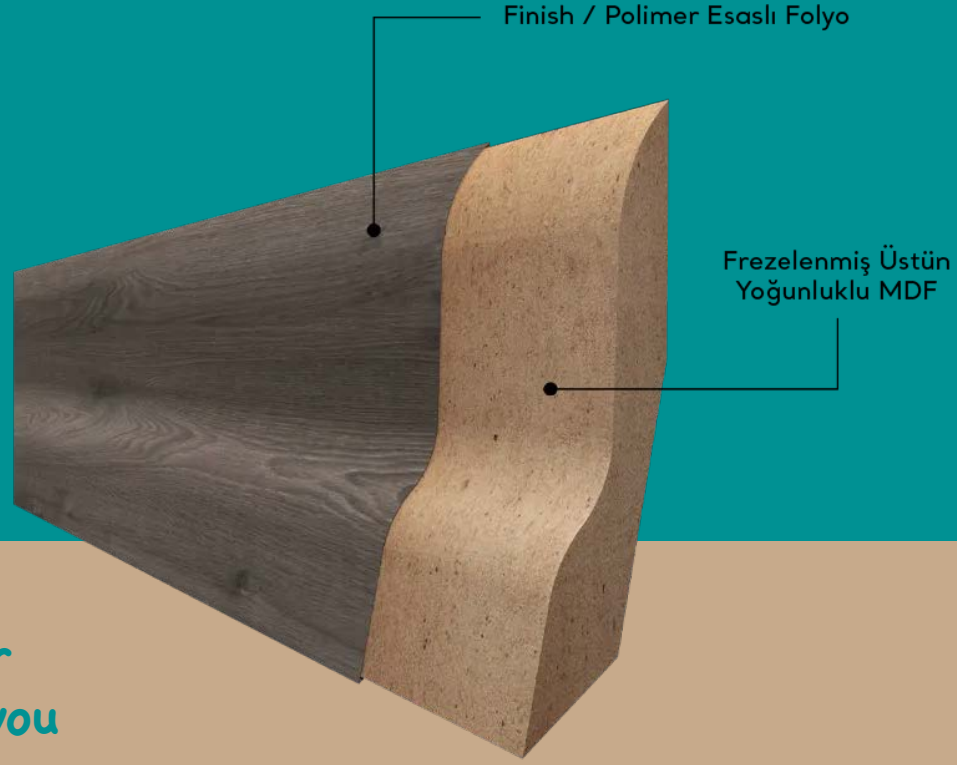

SKIRTING

Skirting is compatible with our Floorings. You can get the look you want with a wide range of colours and models. It has different dimensions